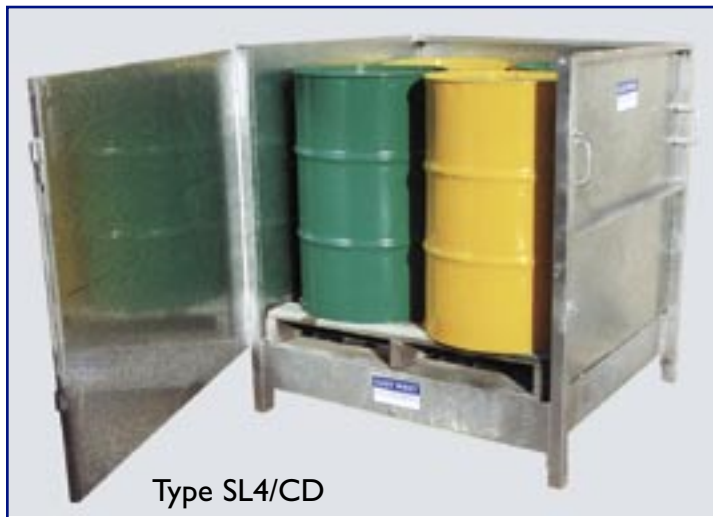

Type SL4/C

Type	SL2/C	SL4/C
Width (mm)	1300	1300
Depth (mm)	610	1210
Height (mm)	1630	1460
No. of Drums	2	4
Capacity (l)	250	245
Weight (kg)	170	195

Type SL4/CD

Type	SL2/CD	SL4/CD
Width (mm)	1300	1300
Depth (mm)	610	1210
Height (mm)	1630	1460
No. of Drums	2	4
Capacity (l)	250	245
Weight (kg)	210	235

Optional air vent

Type SL4/CDL

Type	SL2/CDL	SL4/CDL
Width (mm)	1300	1300
Depth (mm)	610	1210
Height (mm)	1580	1410
No. of Drums	2	4
Capacity (l)	250	245
Weight (kg)	230	255